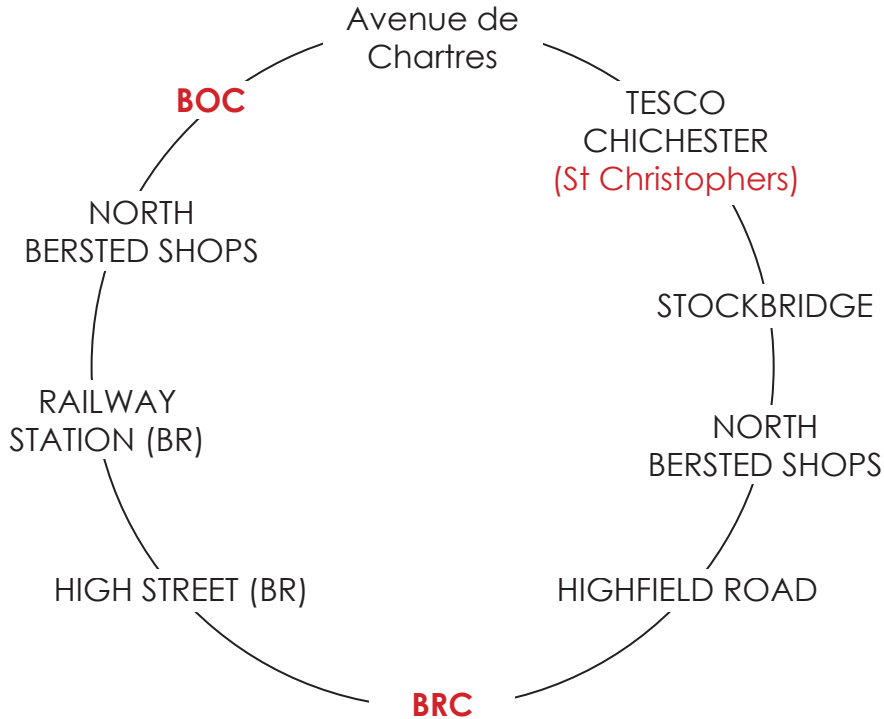

## DAYTIME SERVICE Monday - Friday (EXCLUDING BANK HOLIDAYS)

Times correct at time of print - Jan 2018.  
Please note some buses do not run  
outside of term time.

Bus Service	Avenue de Chartres	Leaving BOC	Arriving BRC	Leaving BRC	Arriving BOC	Avenue de Chartres
U7	06:29	06:35	07:03	07:05	07:42	07:46
U7**	07:09	07:15	07:43	07:45	08:32	08:36
U7	08:04	08:10	08:38	08:40	09:17	09:21
U8**		08:50	09:15			
U7**				09:18	09:50	09:54
U8**		09:35	10:00	10:05	10:30	
U7	10:19	10:25	10:55	11:00	11:32	11:36
U8**		11:15	11:40	11:45	12:05	
U7	11:49	11:55	12:25	12:30	13:02	13:06
U8**		12:35	13:00	13:05	13:30	
U7	13:19	13:25	13:55	14:00	14:32	14:36
U8**		14:15	14:40	14:45	15:10	
U7	14:49	14:55	15:25	15:35	16:07	16:11
U8**		15:45	16:10	16:35	17:00	
U7	16:34	16:40	17:18	17:23	17:55	17:59
U7**	17:09	17:15	17:50	18:00	18:32	18:36*
U8**		17:45	18:10	18:20	18:45	
U7	18:14	18:20	18:47	18:50	19:18	19:22*

\* BUS CONTINUES TO **STOCKBRIDGE & TESCO (ST CHRISTOPHERS)**

\*\* DOES **NOT** RUN OUTSIDE OF TERM TIMES (2ND - 5TH JAN / 3RD TO 13TH APRIL / 2ND JULY TO 31ST AUG 2018)

USE AVENUE DE CHARTRES FOR **STOCKBRIDGE** AND **ST CHRISTOPHERS** DURING THE DAY. THE BUS STOP IS NEAR THE TRAFFIC LIGHTS NEXT TO/OPPOSITE THE OLD COTTAGE INDIAN RESTAURANT.

# EVENING SERVICE (U7 & U7n) Monday - Friday (term time ONLY):

(EXCLUDING BANK HOLIDAYS)

THE **U7n** IS A CIRCULAR ROUTE – THE MAIN STOPS ARE:

## U7n TOWARDS CHICHESTER

DEPART BRC	ARRIVE BOC
19:35	20:03
20:55	21:23
22:10	22:38
23:25*	23:53
01:00*	01:28

\* MONDAY & WEDNESDAY ONLY

FOR THE FULL TIMETABLE PLEASE VISIT: [UCSU.ORG/U7N](https://www.ucsu.org/u7n)